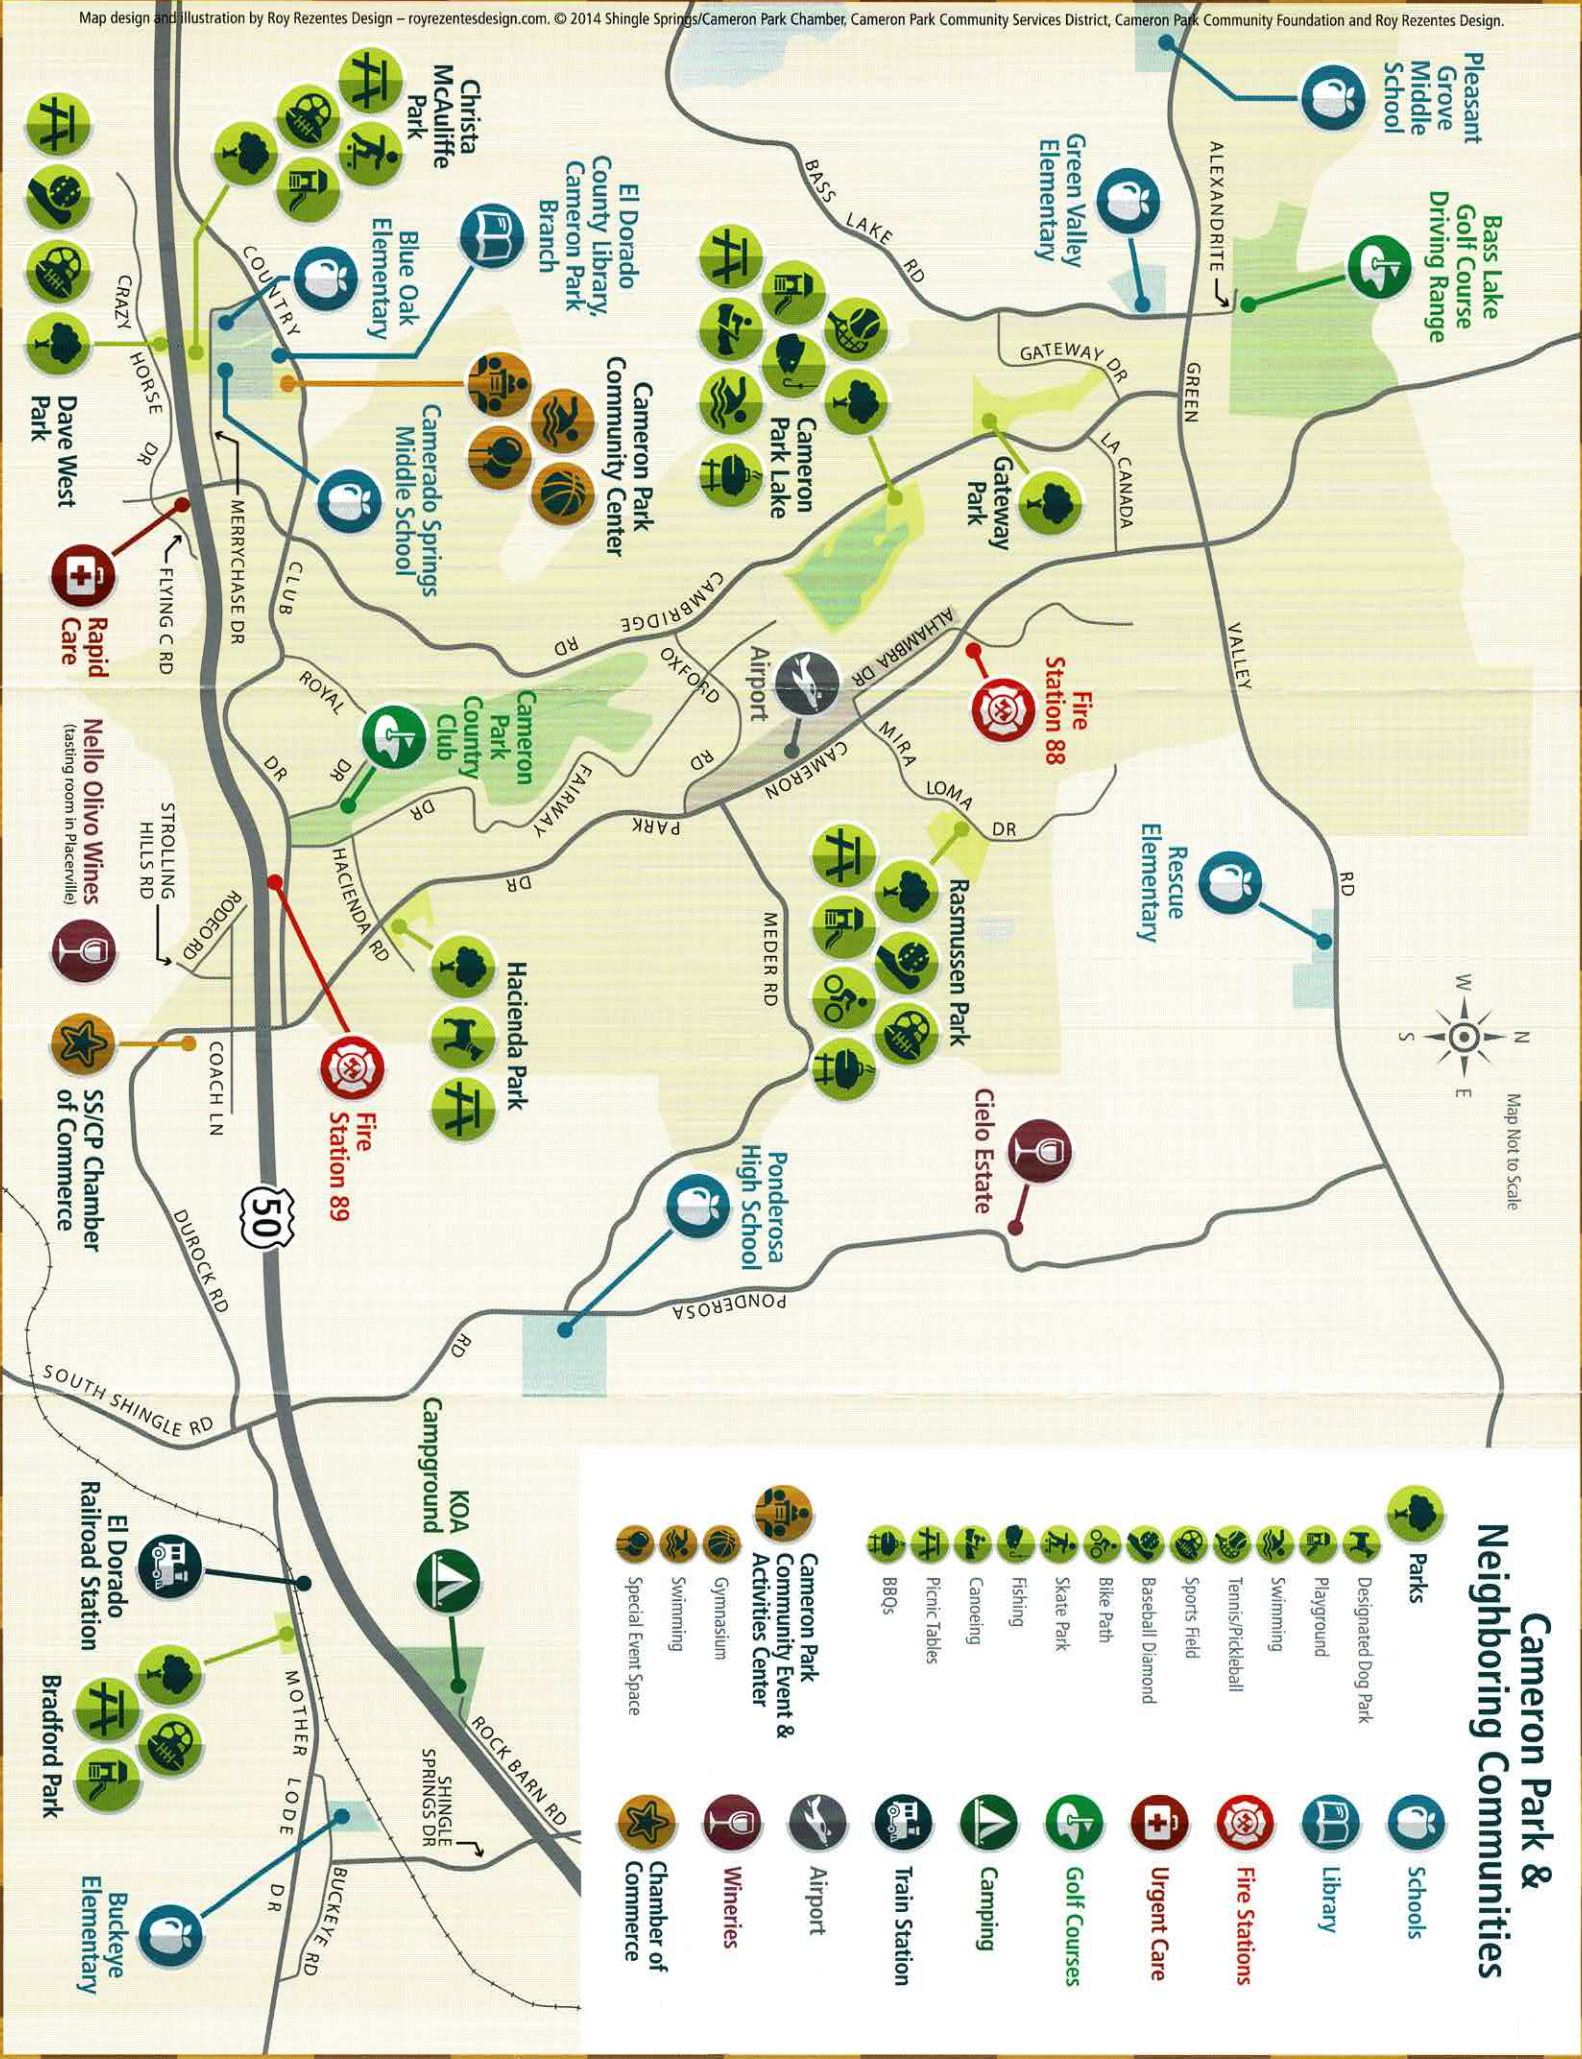

# MAP OF CAMERON PARK AND NEIGHBORING COMMUNITIES

AND A WHOLE LOT MORE...

MADE POSSIBLE BY

Cameron Park  
Community Services District  
Cameron Park  
Community Foundation  
El Dorado County's Cultural and  
Community Development Program  
Shingle Springs Chamber of Commerce

# Cameron Park & Neighboring Communities

- Parks
  - Designated Dog Park
  - Playground
  - Swimming
  - Tennis/Pickleball
  - Sports Field
  - Baseball Diamond
  - Bike Path
  - Skate Park
  - Fishing
  - Canoeing
  - Picnic Tables
  - BBOs
- Schools
- Library
- Fire Stations
- Urgent Care
- Golf Courses
- Train Station
- Airport
- Wineries
- Chamber of Commerce
- Cameron Park Community Event & Activities Center
  - Gymnasium
  - Swimming
  - Special Event Space